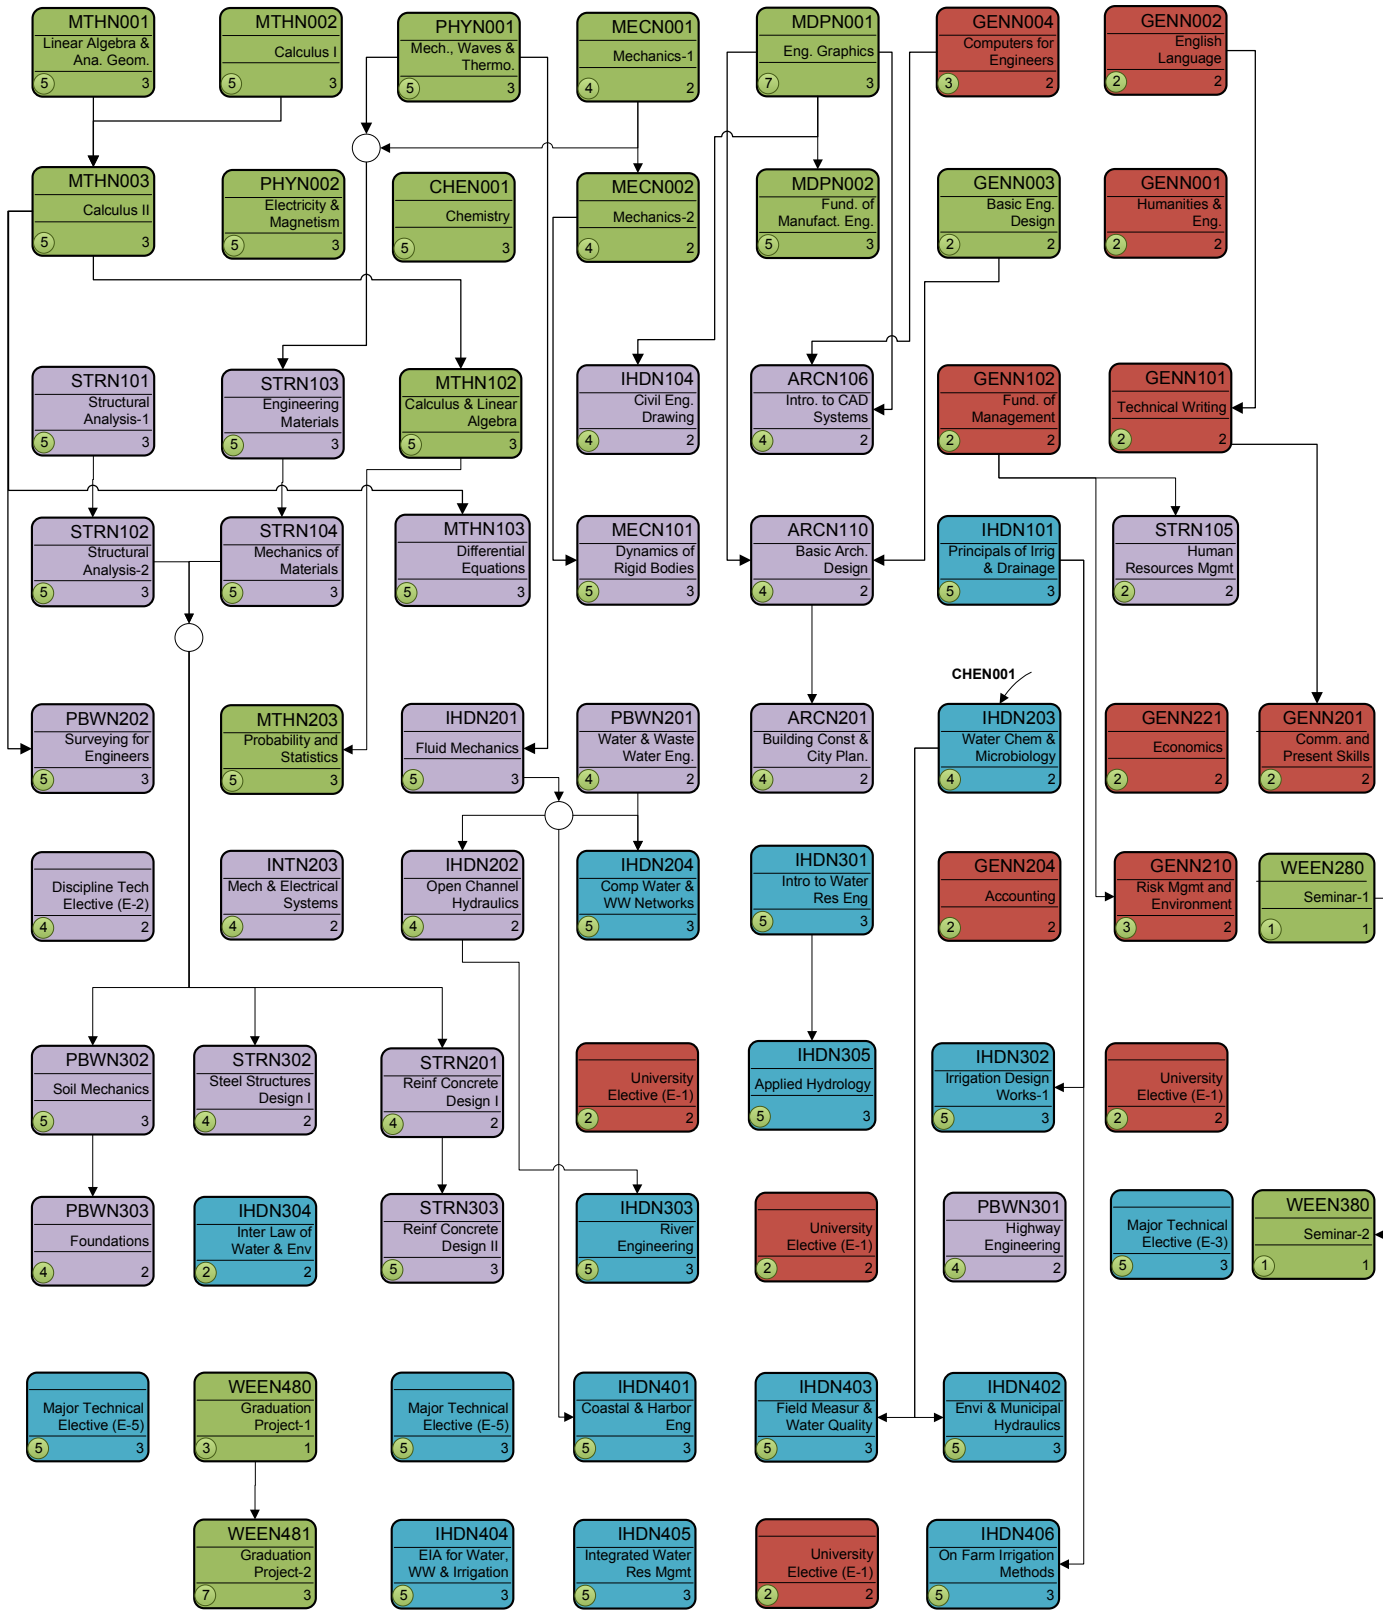

Course Map – Water Engineering & Environment (WEE) 2010 / 2011

Freshman

Sophomore

Junior

Senior 1

Senior 2

Legend

- University Courses
- College Courses
- Major Courses
- Discipline Courses

Course Code	
Course Name	
5	3
Contact Hours	Credits

Notes:
1- Industrial Training courses not shown in course map.